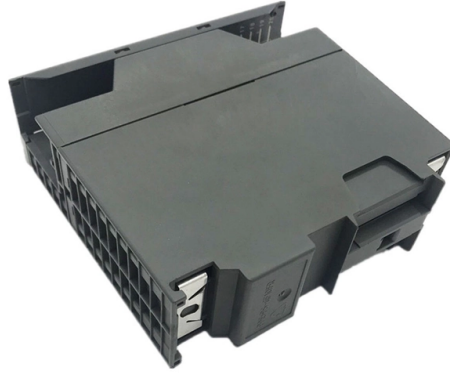

Xqj-p Cable Tray Standard

Overview

XQJ-P tray cable tray is the most widely used type in petroleum, chemical, electric power, light industry, television, and telecommunications. Hot-dip galvanized models: excellent corrosion resistance, impact strength, load-bearing; suitable for indoor/outdoor use. Press-formed for efficiency, easy. WQJ Steel Mesh Reinforcement Cable Supports XQJ-XV XQJ-XV cable shafts XQJ-ZJ Mounting Supports Cable Support Series Selection and Installation of Cable Tray Application Cable trays apply to the indoor and outside layout Of Power cable, Control cable and lightning line 40kV below. indoor and outdoor overhead cable trenches and tunnels. Cable trays are divided into ladder type, tray type and trough type. The ladder type cable tray has good ventilation. China Cable Tray-XQJ catalog of Good Quality Fiber Glass Cable Tray Other Electrical Supplies, Waterproof Fiberglass Cable Tray & Cable Support Tray for Sale provided by China manufacturer - Chongqing Tianbao Conductor Busbar Electrical Co. If you want to know more about the application and parameters of the product, please feel free to contact us.

Article Content

Cable tray selection and installation

The XQJ series cable tray is suitable for power cables with voltages below 10 kV, as well as indoor and outdoor overhead cable trenches and tunnels for control cables, lighting distribution, etc.

Factory Supply Xqj-T2-01 Ladder Type Cable Tray with Good Quality

XQJ-T2-01 Certification CCC, ISO, CE Hole with Hole Feature Antimagnetic, Easy Installation, Light Weight, Dustproof, Corrosion Resistance Surface Treatment Hot Galvanizing Material Stainless