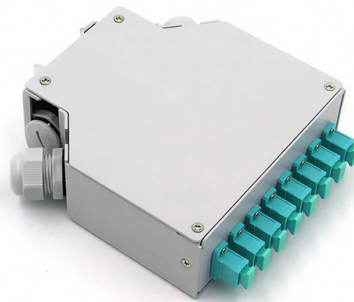

Waterproof T-joint for rear cable tray

Overview

This exclusive system of IP68 protection offers a simple, quick and reliable installation. These kits include all necessary components to ensure secure, reliable, and insulated joints, protecting against environmental factors such as moisture and mechanical stress. 2 kV Application Universally suitable to connect low voltage plastic-insulated cables or connectors insulated with PVC, PE, VPE, and EPR. Suitable for both copper and aluminium conductors. They are the cable jointing product of choice of energy supply companies, industry and the electrical trade for permanently connecting cables buried in the. The Cable Tray T-Joint is a durable and versatile accessory designed to connect cable trays at a 90-degree angle, allowing for organized and efficient routing of cables in industrial and commercial installations.

Article Content

How To Make A Waterproof Cable Joint

The Raytech Barney is an easy-to-use IP68 cable joint. Filled with Raytech gel it prevents capillary action along cables causing water ingress. Simple snap-shut lid and cable strain relief ...

Metatray T-joint | PEMSA

Fitting for the construction of T-joints or crossovers of Metatray® insulating trays for the conduction of electrical and telecommunication cables. Made of PVC-based

T Resin Joint Kit

Pemsa Metatray PVC Cable Tray Tee Joint

Pemsa Metatray t-joint. For use with all sizes of 60mm high Pemsa Metatray PVC cable tray. Manufactured from insulating PVC. Grey RAL 7035 finish. GRADO UL94: V0 fire resistance. ULf1 UV