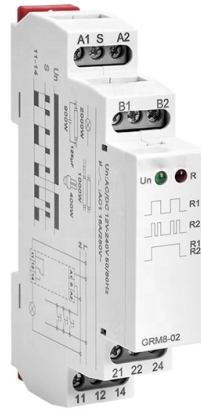

Thickened 30-circuit distribution box

Overview

Designed for both concealed and surface mounting, this double-row wiring box supports up to 30 circuits, making it ideal for homes requiring efficient power management. The enclosure material is painted sheet steel thickness of 1. Its current rating is 125A. The Delixi PZ30 Household Indoor Power Wiring Box is a reliable and durable solution for residential electrical distribution. With modern aesthetics, safety-focused construction, and user-friendly features, it meets the needs of diverse applications. Its durable design. GUANGZHOU GOLDEN ELECTRIC Co. is professional supplier of Electrical products. We are Specialized in producing and supplying portable distribution box, waterproof plug, socket, circuit breaker, wall switch, waterproof plastic and Aluminum box. all products comply with IEC, A S/NZS standard. The outlook is beautiful and fit for surface and flush install. TAIXI PZ30 Plastic Electrical Distribution Box (with the same Merlin Gerlin MCB distribution box, also known as Merlin box), it is used for the single-phase two-wire or four-wire terminal circuit of AC 50H / 60Hz, rated voltage to 220V / 380V, load current of 100A and below, a complete set of.

Article Content

Understanding Distribution Boxes: A Comprehensive Guide

A distribution box, also known as a power distribution box or electrical distribution box, is used to distribute electrical power safely to multiple

Amazon : 30 Amp Power Box

Joinfworld Power Distribution Box,50A 125V/250V NEMA SS2-50 CS6375 Inlet, 30A Circuit Breaker, Individually Controllable Sockets, Heavy - Duty Waterproof Enclosure with Cooling Fan Recycled

Delixi PZ30 Copper Indoor Power Wiring Box 30 Circuits Double Row ...

The Delixi PZ30 Household Indoor Power Wiring Box is a reliable and durable solution for residential electrical distribution. Designed for both concealed and surface mounting, this double-row wiring box