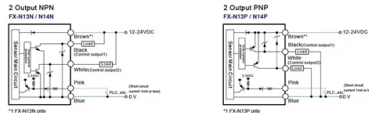

Rack Wireless Network Module

Overview

Add radios and I/O cards, plug in Ethernet/USB/HDMI, and build multi-band or dual-band LoRaWAN gateways on a familiar CM4 platform. Ships with RAKPiOS for quick setup. Power via PoE or DC and manage. WisDM is a cloud-based remote management system that will help you to monitor, manage and set up your Edge gateways in no time. Notifications about the gateways, remote updates of the firmware, status information, and more. Iterate quickly on developing IoT products with modular boards. You can. The RAK Meshtastic starter kit is a great value for a RAK19007 baseboard, RAK4630 LoRa module, BLE PCB antenna, LoRa PCB antenna and USB-C cable! For a plug-and-play Meshtastic solution, this has been a great little radio to play with. While I haven't had a chance to do a proper range test yet. The. RAKwireless Store: Marketplace for IoT, LoRaWAN, and LoRa. RAKwireless offers a High-Quality IoT Hardware for your IoT project with a complete catalogue from LoRaWAN gateways, LoRaWAN Concentrators, End-devices, Cellular IoT Board, Modular IoT System, LoRaWAN Modules, and IoT accessories. Mesh networking has been gaining traction among radio enthusiasts, outdoor adventurers, and emergency communication groups, and one of the most exciting tools to emerge in this space is the WIS Block Meshtastic Starter Kit from Rack Wireless. Designed as an affordable, modular entry point into the.