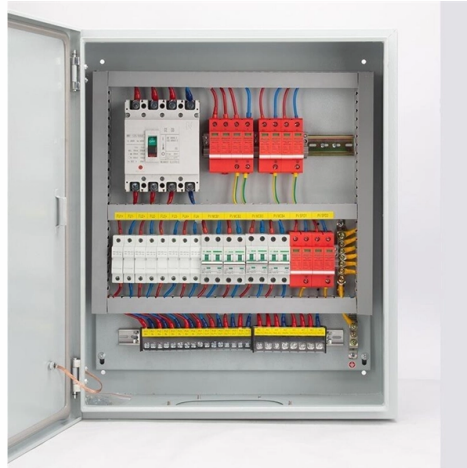

### Overview

This terminal box terminates up to 12-24 fiber optic cables, offers spaces for splitters and up to 12-24 fusions, allocates 6 x SC Duplex adapters or 6 x LC Quad adapters and working under both indoor and outdoor environments. It is a perfect cost-effective solution-provider in the. Gcabling is a leading fiber box manufacturer & supplier. We can manufacture and supply a wide range of fiber termination boxes with 20+ years of experience. 6 Cores Fiber Distribution Box FDB-106B IP-55 SC Connector PLC Splitter Fiber Distribution box (FDB), known as optical Distribution box (ODB) as well, is a compact fiber management product of small size. Copyright 2024 FOCC All trademarks, products, and company names mentioned are the property of. This Lockable IP65 distribution box is supplied loaded or unloaded and offers the ability to terminate 12 fibers housed in a strong robust ABS enclosure for indoor and outdoor applications. 288 core catering various optical deployment. FTTH Box comply with salt spray test, crush test and temperature cycling under international standard. All are RoHS, and REACH. The structure of the product is compact, which can meet the needs of various optical cable installation, convenient construction and reliable sealing. Water-proof design with IP65 portection level.