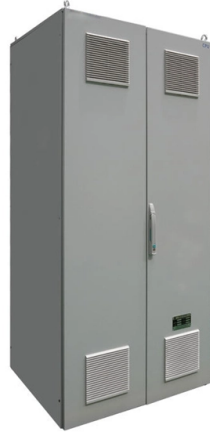

## Jiye Control Distribution Box

### Overview

As an engineering-grade power distribution box, jiye's quality speaks for itself! it utilizes high-precision circuit breakers and residual current devices (rcds) to effectively prevent circuit overloads, short circuits, and other potential safety hazards, truly ensuring. As an engineering-grade power distribution box, jiye's quality speaks for itself! it utilizes high-precision circuit breakers and residual current devices (rcds) to effectively prevent circuit overloads, short circuits, and other potential safety hazards, truly ensuring. JXF series base box products all use cold rolled steel plates, and the surface is treated with epoxy resin electrostatic spraying, which is beautiful and durable. The protection level can reach IP65. The box is equipped with a mounting bottom plate, which can install various electrical equipment. Calling all diyers! still stressing about your electrical panel?