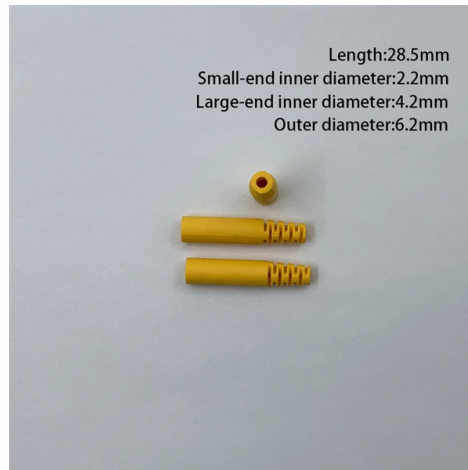

How wide is the junction box of the electrical distribution box

Overview

Typically, a standard single gang rectangular junction box measures around 2 inches wide by 4 inches high. Choosing the proper enclosure requires fluency in the language of gangs, physical footprint, and—most importantly—internal. Electrical box dimensions typically refer to: Correct dimensions ensure: Single-gang boxes are the most common type, used for one switch or outlet. Common uses: wall outlets, light switches, low-voltage controls. Tip: Depth is. Are Junction Box Sizes the Same Worldwide?

What Is a Junction Box?

A junction box is first a small electrical enclosure made of good metal or durable plastics. It houses electrical wires and conduits to the points where they separate to power a device, or to where one can tap them. The first step is to determine the total number of conductor equivalents in the box.

[Junction Box Dimensions: How to Measure and Select](#)

Typically, a standard single gang rectangular junction box measures around 2 inches wide by 4 inches high. The depth is the most variable dimension,

What are standard electrical box dimensions? Standard sizes vary by type, but single-gang boxes are typically around 2" × 3" × 3.5", while junction

Contact Us

For more information, pricing, or custom solutions, please contact us: