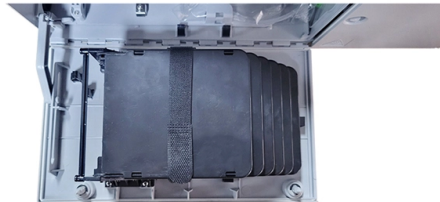

### Overview

To access the box, you need to remove the screw located in the center, if it is installed. Use a small flat screwdriver to push down on them. Regards Connection box standard and connection box advanced - SIMATIC HMI Mobile Panels 2nd. - ID: 109477844 - Industry Support Siemens Entry type: Manual, Entry ID: 109477844, Entry date: 01/27/2016 This manual contains notices you have to observe in order to ensure your personal safety, as well as to. How to open this connection box without destroying it?