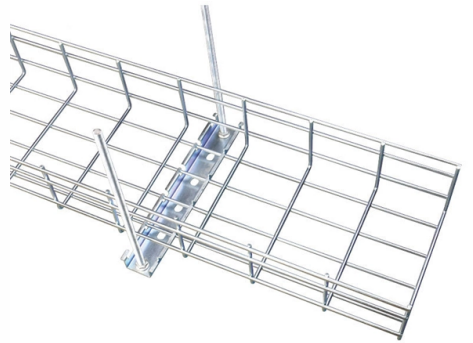

Hidden door of the electrical distribution box in the partition wall

Overview

My go-to is a shallow framed cabinet that sits flush with the wall and has a hinged door for full access. It keeps the box out of sight, allows for inspection and meter reading, and you can paint or veneer the door to match the wall. In this guide, I'm excited to share with you 15 creative and surprisingly simple ways to transform your ugly electrical box from an eyesore into a part of your home you might actually want to show off. Not only does it detract from the. Small junction box, also known as electrical boxes or distribution boxes, are devices used to protect and manage wires and cables. The painting can be homemade or purchased, ensuring easy removal to gain access. Furniture Covering: Place furniture, such as bookshelves, cabinets, or decorative cabinets, in front of.

Article Content

Power Distribution Boxes Explained Simply

Learn what a power distribution box is, how it works, key components, types, and why it's vital for safe and efficient electrical systems.

How To Hide An Electrical Panel Box (5+ Ways)

An electrical panel box, though essential, can be an eyesore or detract from your home's aesthetics if positioned in a visible area.

8 ways to conceal the electric panel box in your home

While the distribution board (DB) box may be a really important part of the home — it helps to distribute electricity within your space after all — it can

Can an Electrical Junction Box be Hidden in the Wall?

To meet your needs, we can make metal electrical junction boxes with good heat dissipation and electromagnetic shielding, largely enhancing the

Where Is the Distribution Box Located and How to Find It