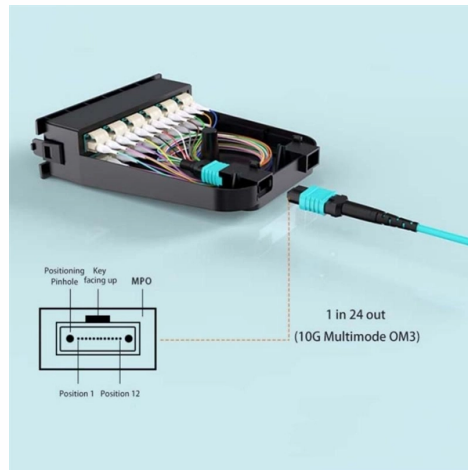

Guatemala Integrated Container Rack 42U Technical Specifications

Overview

42U server rack enclosures provide 78 inches of mounting space, follow 19-inch EIA-310 standards and support depths from 24 to 48 inches. Perforated doors, adjustable rails and structured cable management improve airflow, security and support for air or liquid cooling in dense AI. Lenovo 42U 1200 mm Deep Static and Dynamic Rack offerings are industry-standard 19-inch server cabinets that are designed for high availability server environments. These modular racks are a breeze to install, to upgrade, and to maintain. Each one of them incorporates tool-less reversing front and rear doors with U-position numbers. Eaton's REC Series IT racks deliver essential storage and protection for critical IT equipment in small, medium and large data center applications. The REC Series can also. The 42U Universal Server Rack is compatible with a wide variety of servers and rack mountable networking equipment, including Dell, HP / Compaq IBM, and Sun products. It has dimensions of 2000mm x 600mm x 1100mm (height, width, and depth), and has a deep frame that provides users around 2. The pallet's protective cushion safeguards the enclosure and the precision components it contains during re-shipping. Reinforced pallets and reusable packaging provide the.