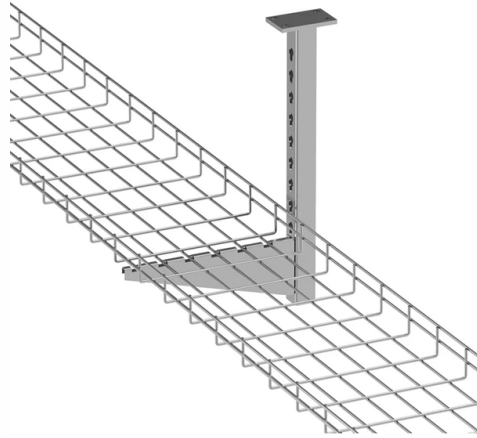

### Overview

- Simple connection using 2 screws on each side (optional)- Material: metal- T-piece for cable trays 60x100- for connecting 3 cable trays- CE certification- DIN 4102-12:1998, ISO 14001:2015, E90 (fire resistance), ISO 45001:2018-Galvanised- Installation: Insert cable. - Simple connection using 2 screws on each side (optional)- Material: metal- T-piece for cable trays 60x100- for connecting 3 cable trays- CE certification- DIN 4102-12:1998, ISO 14001:2015, E90 (fire resistance), ISO 45001:2018-Galvanised- Installation: Insert cable. Characteristic of this steel type is that – prior to mechanical deformation – it is given a zinc coating by means of a continuous dipping process. This zinc coating is easily deformed. A cathodic action occurs on cut surfaces (up to 1. First, the steel is. cable trays are equivalent. The mechanical and electrical characteristics, tests, certifications, overall quality management, recommendations mentioned in this technical guide only apply to our own cable management ranges and cannot under any circumstances be transposed to si osure, overheating or. Thomas & Betts offers a wide range of cable tray wiring systems for you to choose from. They are Reliable, Adaptable, Low-Maintenance, Low-Cost and Safe choices. Cable tray wiring systems offer significant advantages over conduit pipe and other wiring systems. Because of its closed design, this type of tray should e used in applications where there is minimal risk of heat generation and buildup.

## Article Content

Flexible cable tray T-piece

Cable tray T-piece 300 x 60 mm T-piece connection for cable trays with a width of 300 mm and a height of 60 mm. Perfect for junctions in cable routing systems. Durable and easy to install.